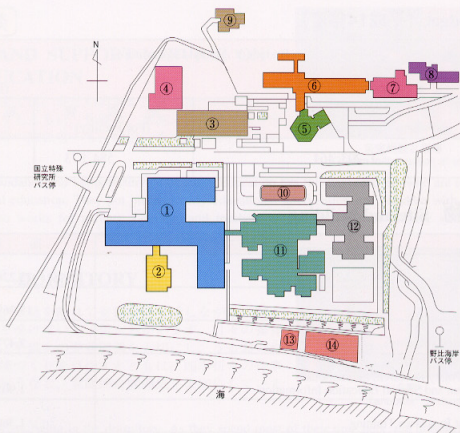

配置図

MAP OF THE NATIONAL INSTITUTE OF SPECIAL EDUCATION

研究所 Institute

- ① 研究管理棟
Administration Building
- ② 総合政策情報センター
Center for Policy Research, International Collaboration and Special Education Information
- ③ 研修棟
Building for In-service Training
- ④ 体育館
Gymnasium
- ⑤ 食堂
Restaurant
- ⑥ 西研修生宿泊棟
West Dormitory for In-Service Trainee
- ⑦ 東研修生宿泊棟
East Dormitory for In-Service Trainee
- ⑧ 教育相談母子宿泊棟
Building of Parent-Infant Program
- ⑨ 職員研修館
Welfare Facility

養護学校 Kurihama School

- ⑩ 研究管理棟
Administration Building
- ⑪ 校舎
School Building
- ⑫ 寄宿舎
Dormitory for Children
- ⑬ 久里浜会館1号館
Welfare Facility I
- ⑭ 生活・運動学習センター
ADL and Physical Education Center